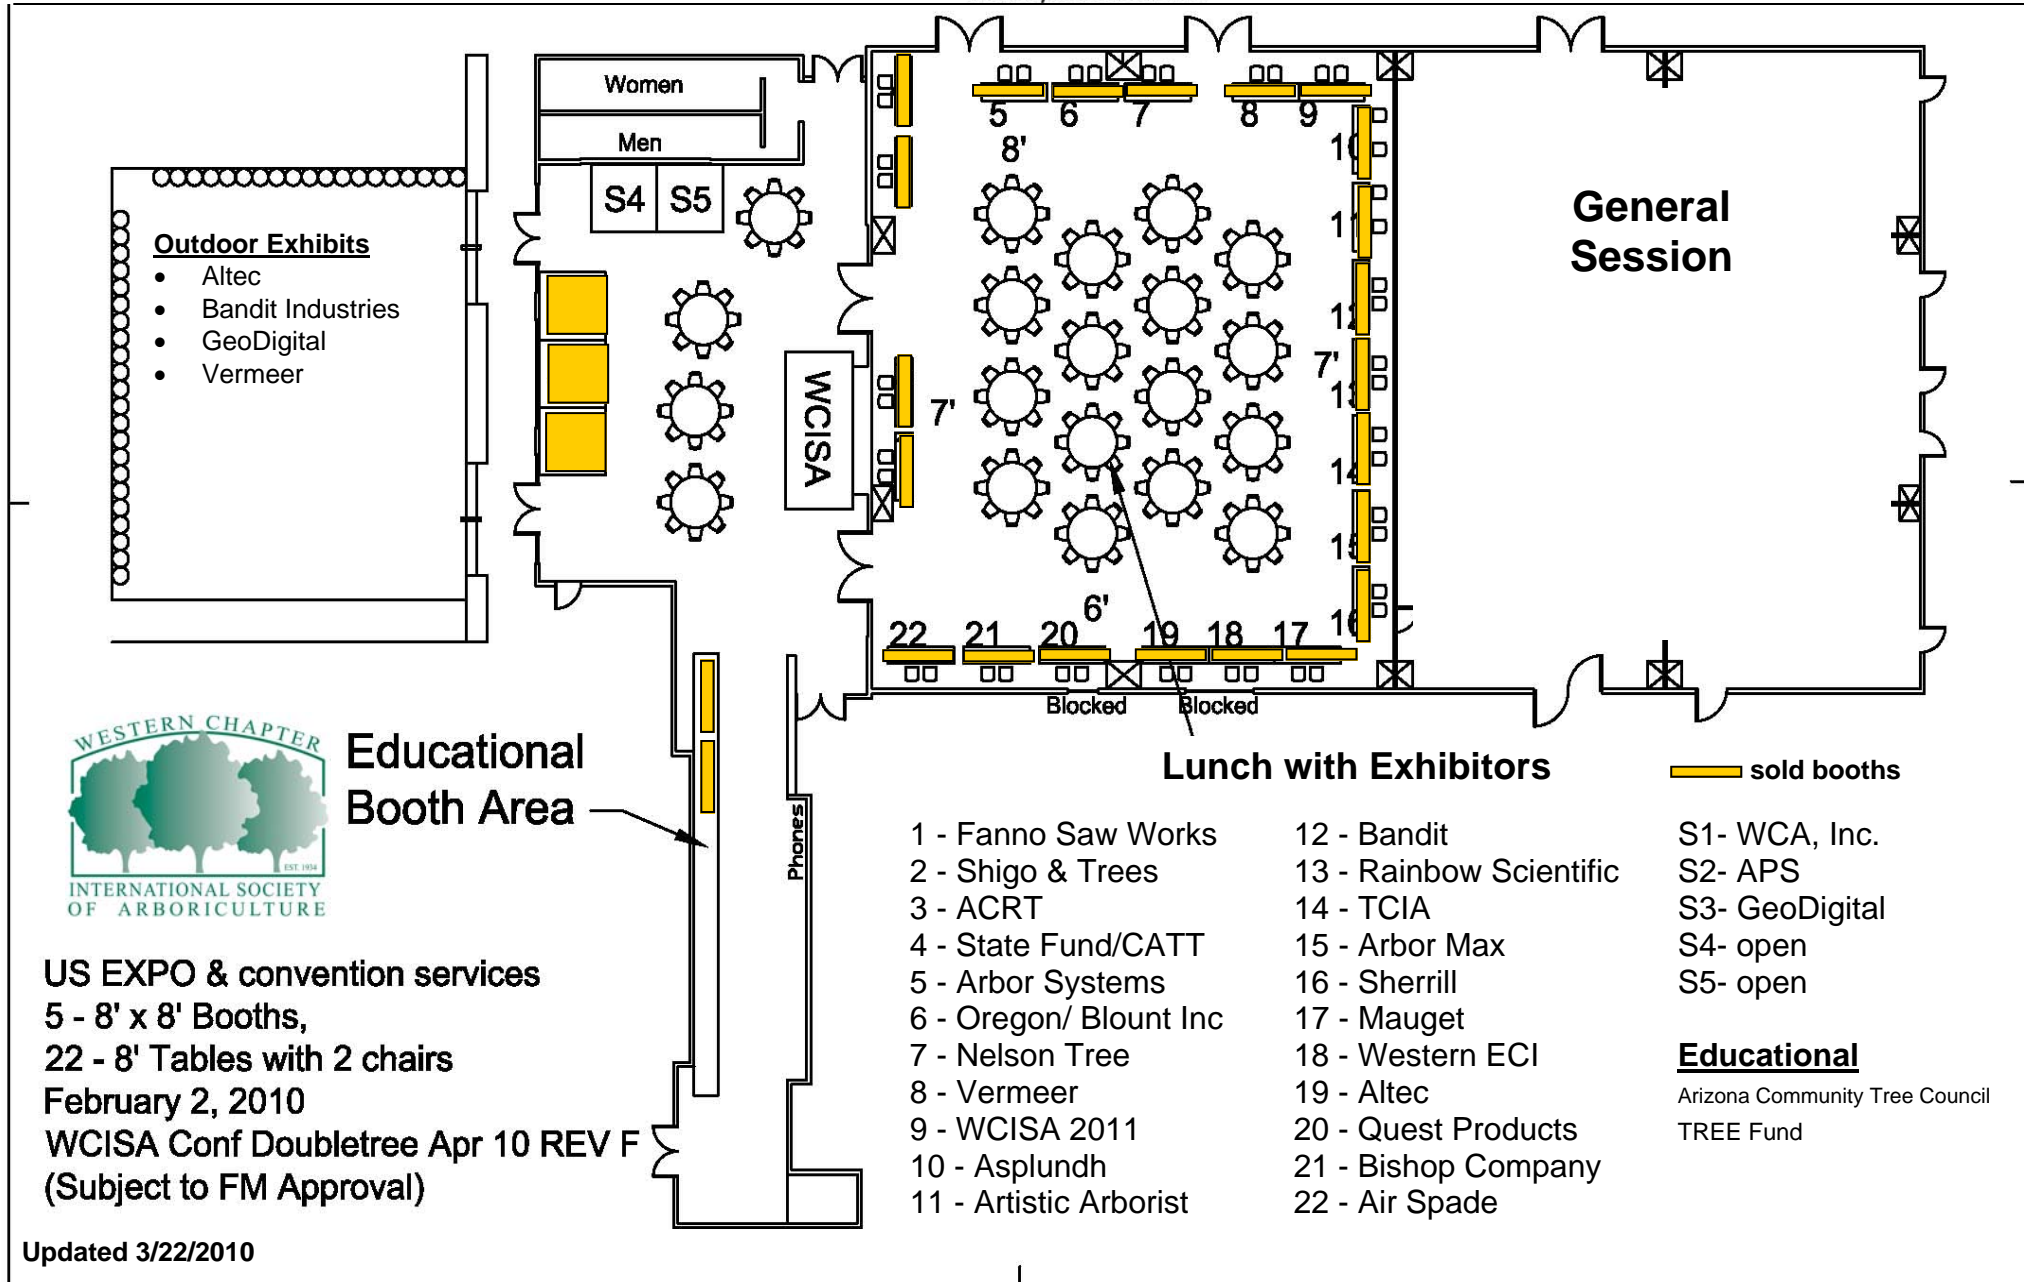

Western Chapter ISA
76th Annual Conference and Trade Show
Mystery, Magic & Management of Trees
April 28 - May 1, 2010
Doubletree Reid Park - Tucson, AZ

Doubletree Hotel at Reid Park
 445 South Alvernon Way
 Tucson, Arizona 85711

Outdoor Exhibits

- Altec
- Bandit Industries
- GeoDigital
- Vermeer

Educational Booth Area

US EXPO & convention services

5 - 8' x 8' Booths,
22 - 8' Tables with 2 chairs

February 2, 2010

WCISA Conf Doubletree Apr 10 REV F
(Subject to FM Approval)

Updated 3/22/2010

Lunch with Exhibitors

- | | |
|------------------------|-------------------------|
| 1 - Fanno Saw Works | 12 - Bandit |
| 2 - Shigo & Trees | 13 - Rainbow Scientific |
| 3 - ACRT | 14 - TCIA |
| 4 - State Fund/CATT | 15 - Arbor Max |
| 5 - Arbor Systems | 16 - Sherrill |
| 6 - Oregon/ Blount Inc | 17 - Mauget |
| 7 - Nelson Tree | 18 - Western ECI |
| 8 - Vermeer | 19 - Altec |
| 9 - WCISA 2011 | 20 - Quest Products |
| 10 - Asplundh | 21 - Bishop Company |
| 11 - Artistic Arborist | 22 - Air Spade |